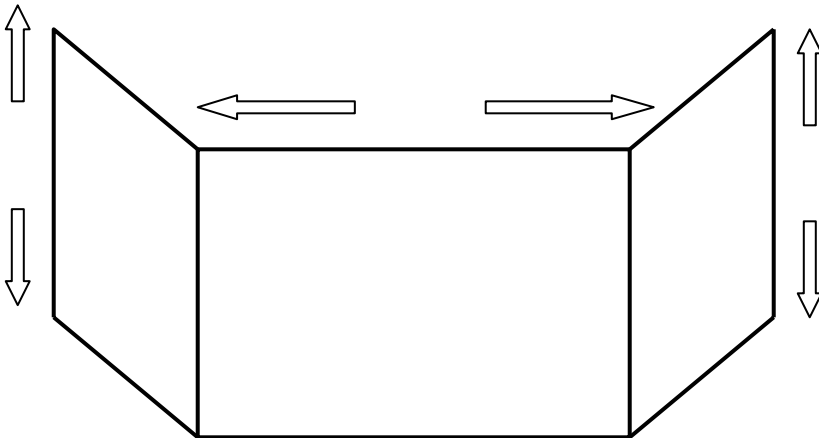

SURVEY SHEET FOR 3 SEGMENT BAY WINDOWS

3 SEGMENT BAY

Window Style

ALL SIZES TO INCLUDE CILLS & ADD-ONS

BAY ANGLE MUST BE PROVIDED

Cill Plan (Internal sizes & angles only)

CUSTOMER -

Colour – White Rosewood Oak Rose/White Oak/White				
Location				
Glass				
Handles	white	New gold	polished gold	black chrome
Transom				
Mullions				
Cill	85	150	180	No cill
Reinforced	yes		no	
Window section	Large outer		Small outer	

PLEASE INDICATE ADD-ONS/TSG WHERE NECESSARY

Window Style

ALL SIZES TO INCLUDE CILLS & ADD-ONS

BAY ANGLE MUST BE PROVIDED

Cill Plan (Internal sizes & angles only)

Colour – White Rosewood Oak Rose/White Oak/White				
Location				
Glass				
Handles	white	New gold	polished gold	black chrome
Transom				
Mullions				
Cill	85	150	180	No cill
Reinforced	yes		no	
Window section	Large outer		Small outer	