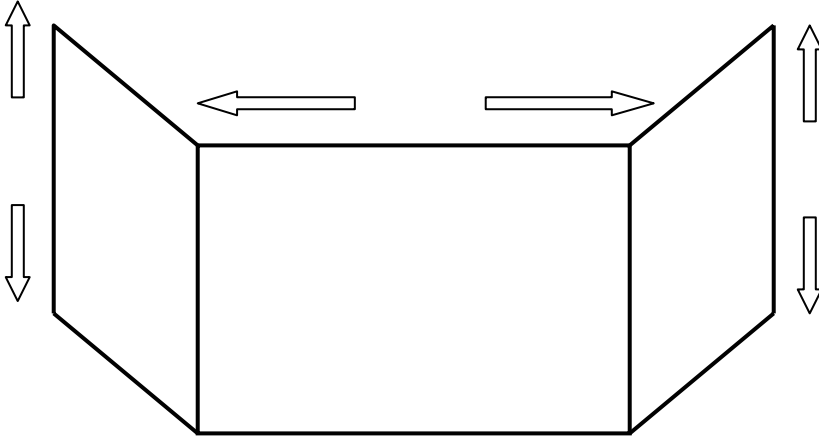

SURVEY SHEET FOR 3 SEGMENT BAY WINDOWS

3 SEGMENT BAY

Window Style

ALL SIZES TO INCLUDE CILLS & ADD-ONS

BAY ANGLE MUST BE PROVIDED

Cill Plan (Internal sizes & angles only)

CUSTOMER -

Colour – White Rosewood Oak Rose/White Oak/White				
Location				
Glass				
Handles	white	New gold	polished gold	black chrome
Transom				
Mullions				
Cill	85	150	180	No cill
Reinforced	yes		no	
Window section	Large outer		Small outer	

PLEASE INDICATE ADD-ONS/TSG WHERE NECESSARY

Window Style

ALL SIZES TO INCLUDE CILLS & ADD-ONS

BAY ANGLE MUST BE PROVIDED

Cill Plan (Internal sizes & angles only)

Colour – White Rosewood Oak Rose/White Oak/White				
Location				
Glass				
Handles	white	New gold	polished gold	black chrome
Transom				
Mullions				
Cill	85	150	180	No cill
Reinforced	yes		no	
Window section	Large outer		Small outer	