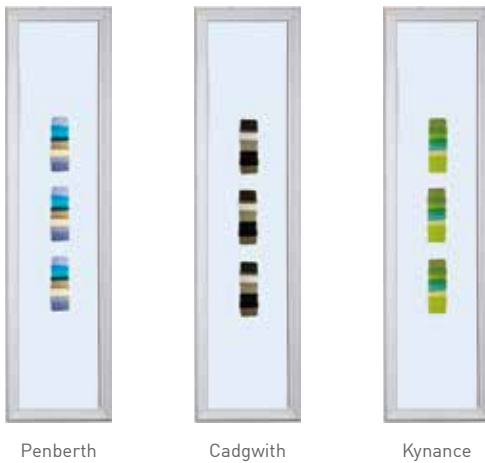

Traditional Letterplate

Letterplate for illustrative purposes only
Opens outwards

-  Pewter
-  Black

Finger pulls

Available with the heritage lock

-  Chrome
-  Gold
-  Satin
-  Antique Black
-  Black Chrome
-  White
-  Black

<p>AM3 (available in gold or silver)</p>	<p>AM3-70</p>	<p>AM5EX (Mobility Threshold) (open out)</p>
<p>Low UPVC</p>	<p>Standard UPVC</p>	<p>AM3/AM5 not compatible with PVC cill</p>

Amazing Glazing

A fine selection of beautiful glass to perfectly complement your choice of door. Whether modern or traditional you will find a glass style to really make your door stand out.

Jo Downs

HANDMADE GLASS

Solidor[®]
EXCLUSIVE

Jo Downs is one of the world's most respected fused glass designers. Working from her Cornwall studio, Jo's work draws inspiration from the beautiful coastal landscape while her advanced fusion techniques allow for the creation of abstract designs of great individuality and depth.

Hand crafted, each piece of glass is unique, turning the door to your home into a stunning work of art.

Solidor[®]
EXCLUSIVE

Artistic Glass

Inspired by classical artistic styles, such as art deco, minimalism, and the impressionist movement, The Modernist Range of glass is unique to Solidor.