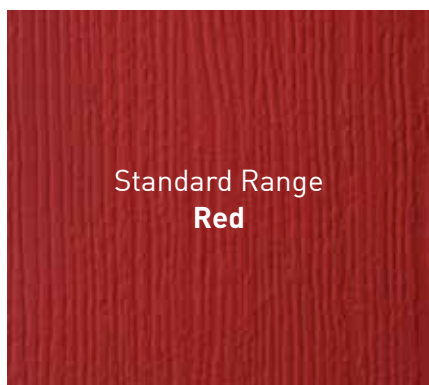

*Due to the limitations of the lithographic printing process, colour samples may not be an exact match to actual doors.

RAL Colour Match for Solidor Door Skins

White Skins - RAL 9016

Black - RAL 9005

Anthracite Grey - RAL 7016

Cream - RAL 9001

Rosewood - Foiled Material

Cobalt Blue - Pantone 7683

Duck Egg Blue BRITISH STANDARD RANGE 4800/5252 REF 20-C-33

Blue Skins - RAL 5011

French Grey - RAL 7001

Rich Aubergine - RAL 4007

Foiled White - RAL 9010

Twilight Grey - Pantone 7544

Chartwell Green RAL 6021 (not a perfect match)

Green Skins - RAL 6009

Painswick - RAL 7038

Irish Oak - Foiled Material

Golden Oak - Foiled Material

Lavender - Pantone 5285

Red Skins - RAL 3011

Schwarzbraun - RAL 8022

Walnut - Foiled Material

Peacock Blue - BS381C103

Golden Sand - RAL 1002

Please note that all RAL colours are LAB matched and a slight difference in colour can occur. If you are matching paint to one of our doors it is advised that you ask for a colour swatch.