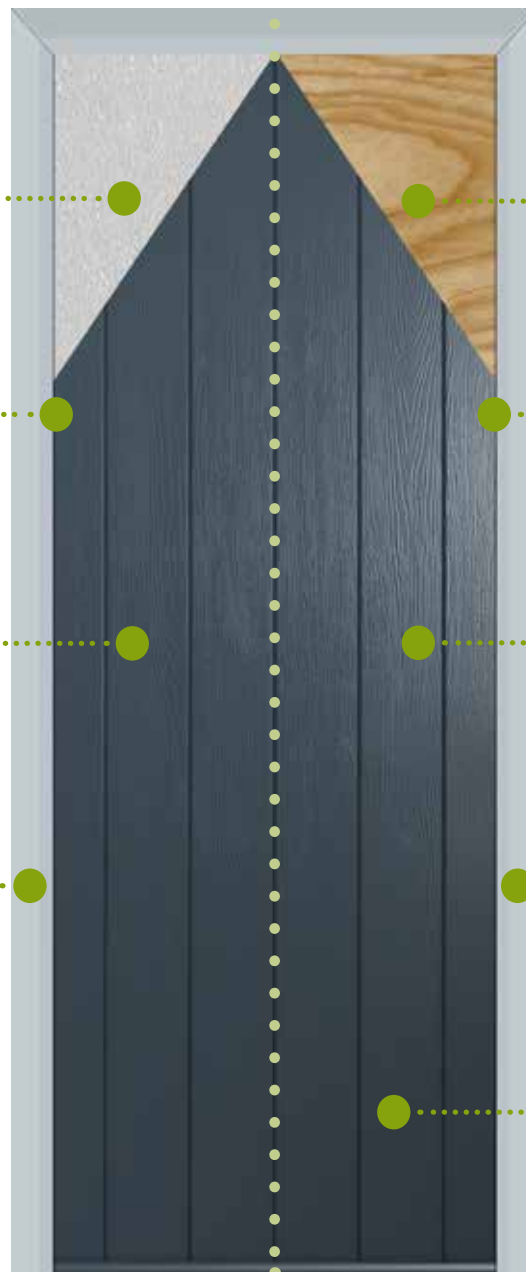

You can rest assured that with our door construction, coupled with our unique, reinforced door frame and Secured by Design locking systems, your home will be as safe as can be when you choose Solidor.

A typical foam filled door construction

40mm Foam Filled Centre performs thermally, but because this is a foam fill it is neither solid, nor secure.

Visible Edge Banding as a result you will often see a different coloured line running the length of the door.

Gel Coated GRP Outer Skin may offer protection but can be easily cut through. Also, because every door is a white blank that is surface painted they show scratches very easily.

3 Chamber Profile which use valuable steel or aluminium reinforcements. Also, you should check if they are lead free.

Solidor's unique solid timber construction

44mm Solid Timber Core that is thermally efficient and extremely secure.

Hidden Edge Banding so the front of your door remains a solid, glorious slab of colour.

'Through' Colour ABS Skins made from the same durable plastic as Lego®. Also, because the entire skin is made of a solid colour, any scratches are practically hidden.

Lead Free, 5 Chamber Profile which uses 100% recycled reinforcing. Generally, the more chambers that a profile uses, the stronger and more thermally efficient they are.

Wood Grain Effect Skin that gives all of the aesthetics of timber, but without the time consuming maintenance.

To see our security test video visit www.solidor.co.uk/tv